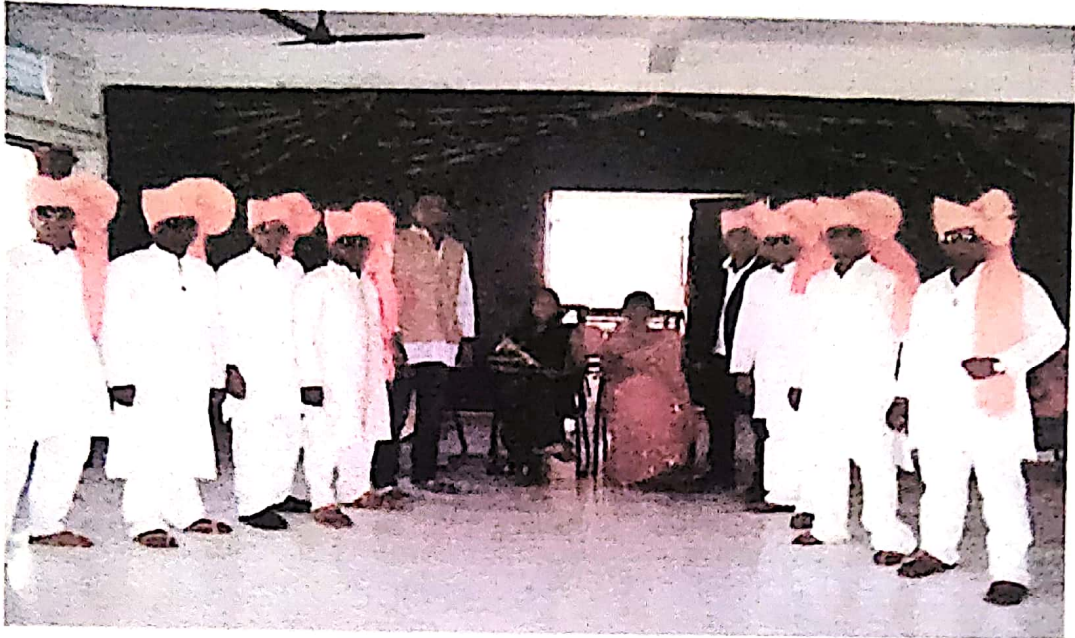

NASHIK GRAMIN SHIKSHAN PRASARAK MANDAL'S

BRAHMA VALLEY INSTITUTE OF MANAGEMENT

Approved by All India Council for Technical Education (AICTE),
Directorate of Technical Education Government of Maharashtra & Affiliated to University of Pune

Annual Cultural Events

Director
Nashik Gramin Shikshan Prasarak Mandal's
Brahma Valley Institute of Management
Anjaneri, Nashik