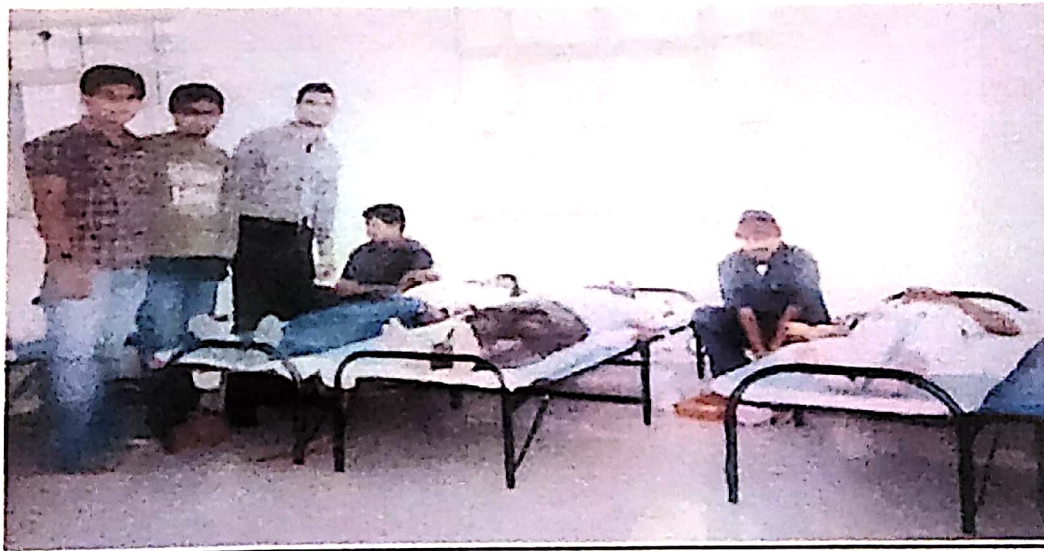

Blood Donation Drive

The institute organizes a blood donation drive on the occasion of world health Day every year in association with moray blood bank to create awareness and motivate the students and staff for Blood Donation which can help someone in when in medical emergency.