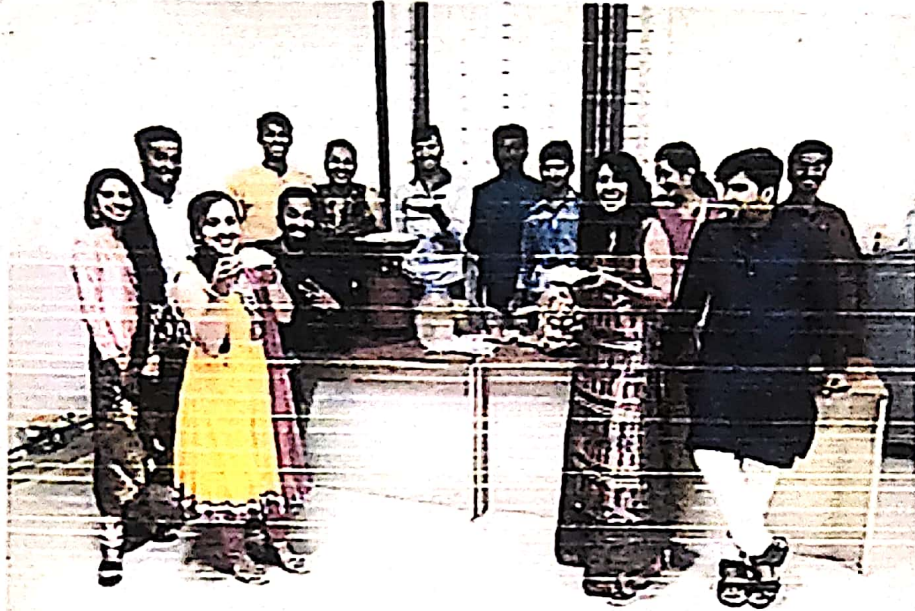

NASHIK GRAMIN SHIKSHAN PRASARAK MANDAL'S

BRAHMA VALLEY INSTITUTE OF MANAGEMENT

Approved by All India Council for Technical Education(AICTE),

Directorate of Technical Education Government of Maharashtra & Affiliated to University of Pune

Director

Nashik Gramin Shikshan Prasarak Mandal's
Brahma Valley Institute of Management
Anjaneri, Nashik