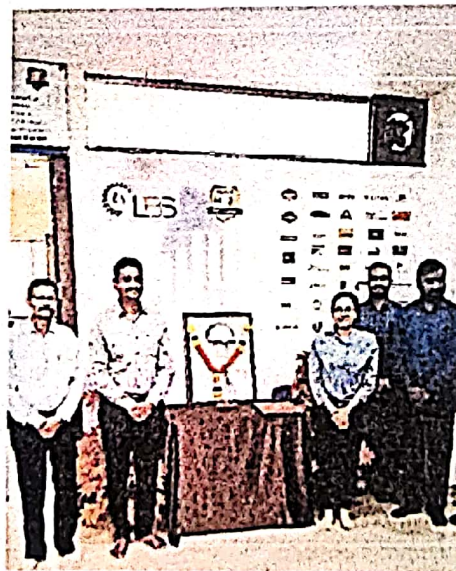

NASHIK GRAMIN SHIKSHAN PRASARAK MANDAL'S

BRAHMA VALLEY INSTITUTE OF MANAGEMENT

Approved by All India Council for Technical Education(AICTE),
Directorate of Technical Education Government of Maharashtra & Affiliated to University of Pune

“AMBEDKAR JAYANTI CELEBRATION”

Director

Nashik Gramin Shikshan Prasarak Mandals
Brahma Valley Institute of Management
Anjaneri, Nashik