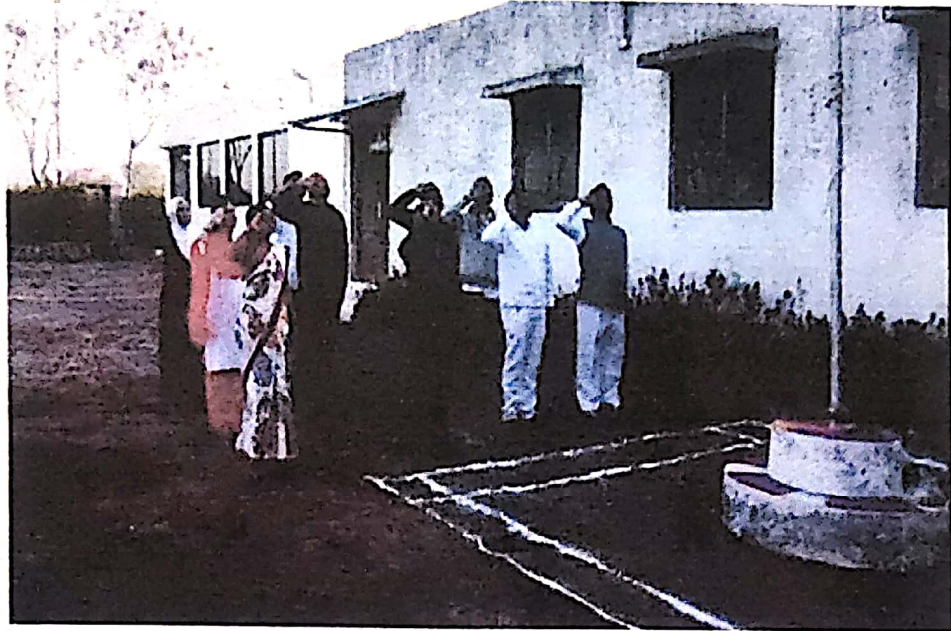

NASHIK GRAMIN SHIKSHAN PRASARAK MANDAL'S

BRAHMA VALLEY INSTITUTE OF MANAGEMENT

Approved by All India Council for Technical Education (AICTE),
Directorate of Technical Education Government of Maharashtra & Affiliated to University of Pune

Director
Nashik Gramin Shikshan Prasarak Mandal's
Brahma Valley Institute of Management
Anjaneri, Nashik